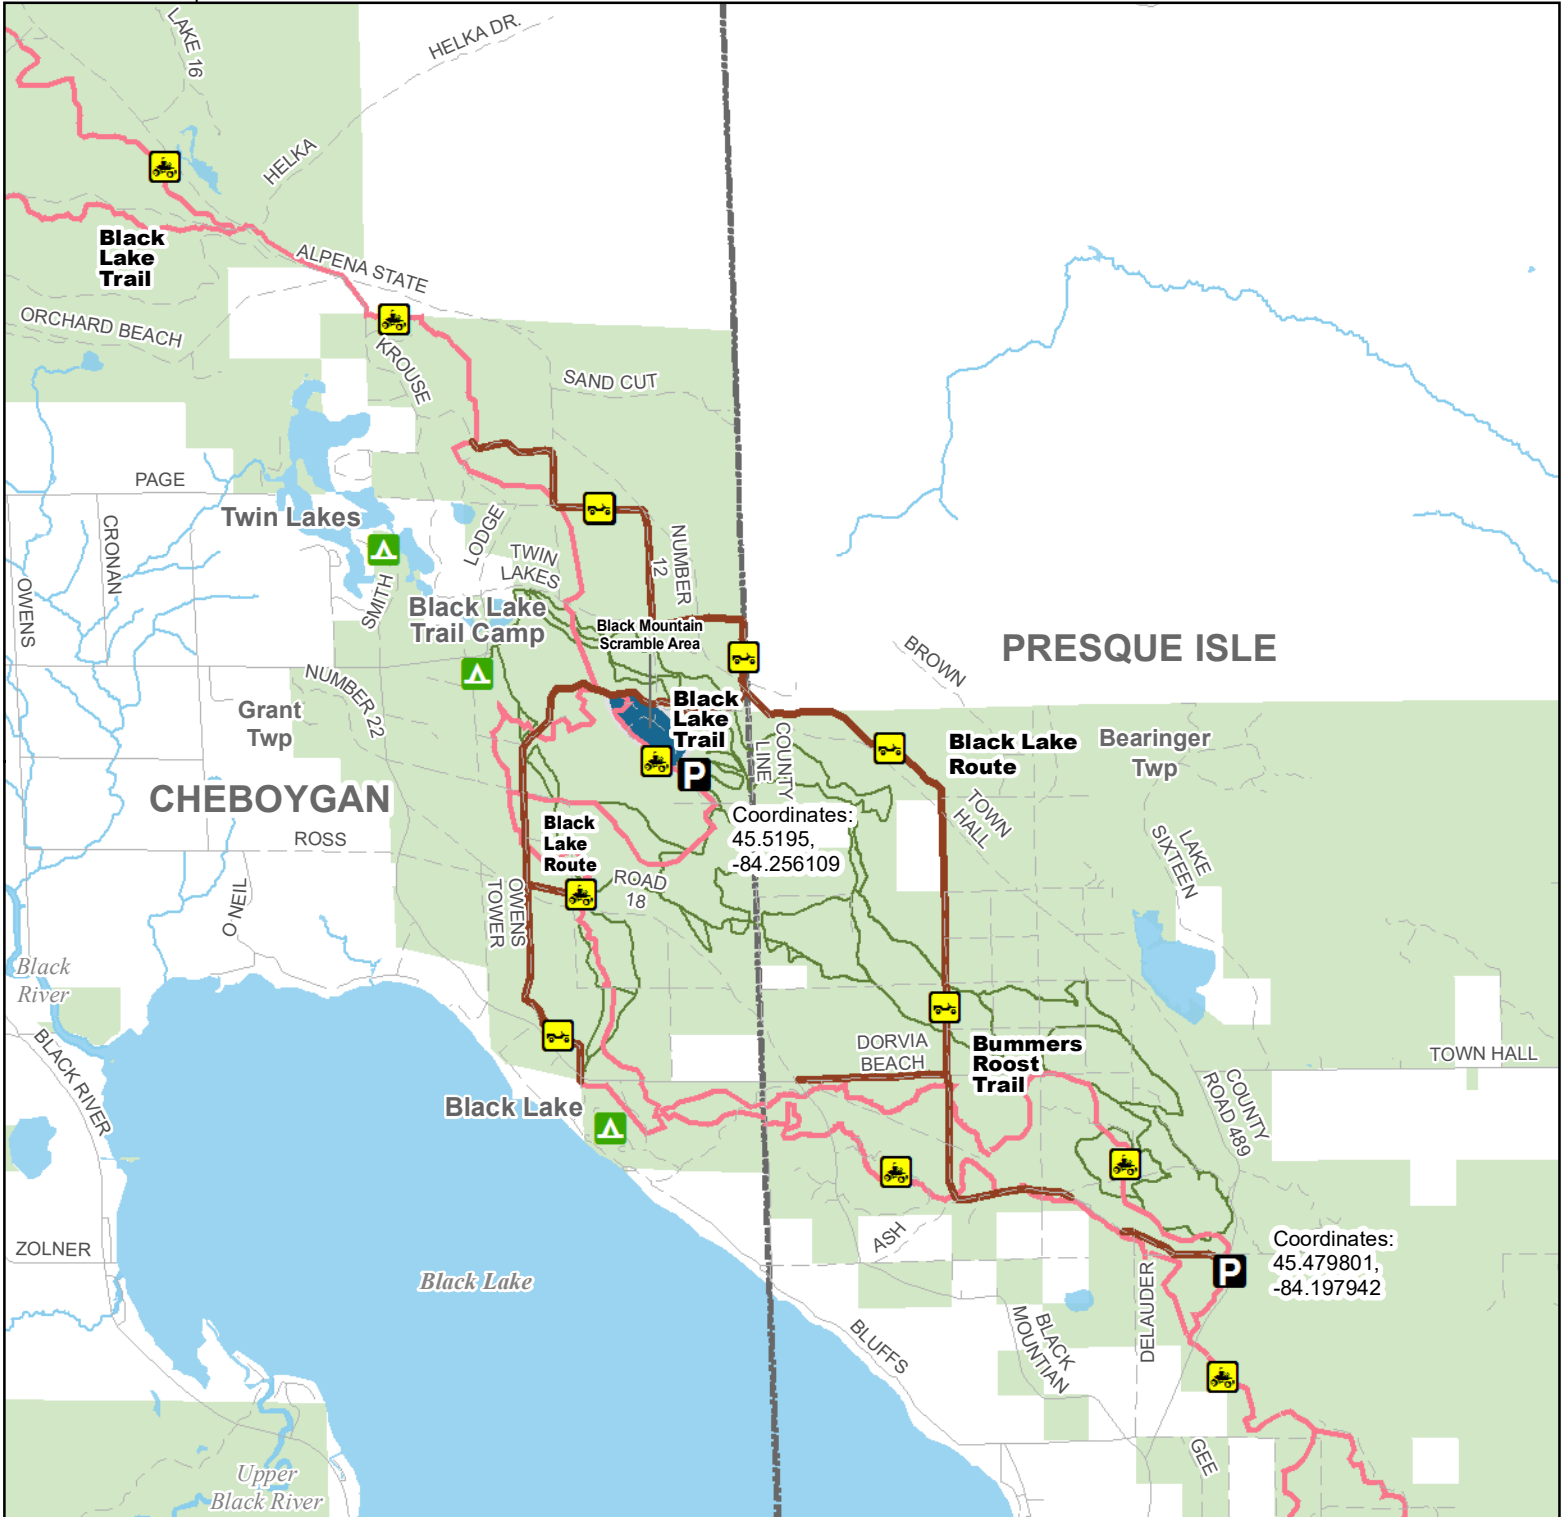

Black Lake Trail & Route South

Cheboygan & Presque Isle Counties, Michigan

ADVISORY: Trails and Routes have two-way traffic.
DISCLAIMER: Trails shown on this map are an approximate representation of the trail system at the time of publication and may not reflect current ground conditions. **STAY ON SIGNED TRAILS ONLY!**

Description:

- State Forest Campground
- Parking Lot
- ORV Trails
- ORV Routes

ORV Route – ORVs of all sizes including off-road motorcycles. ORV license and trail permit required unless licensed by the Secretary of State.

ORV Trail – ORVs 50 inches in width or less including off-road motorcycles. ORV license and trail permit required.

Non-motorized trail

- Paved road
- Gravel or dirt road
- Lake and River
- Scramble Area
- State Forest Land
- Township
- County